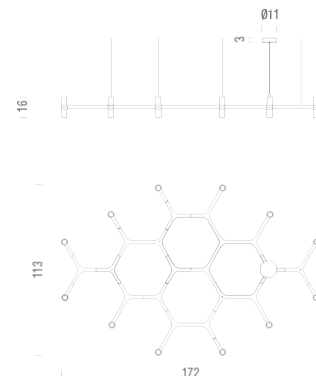

NEMO

CROWN PLANA MEGA

Jehs + Laub

HALO/LED

Lamping

Source	halopin G9 QT-14
Total power	12 x 25W
Emission	diffused
Switching	dimnable according to bulb
Tension	110V / 230V
Materials	aluminium + glass

16
3
011

113
172

16
3
011

113
172

cable length 2,5m

Codes

CRO HLW 57
CRO HWW 57
CRO HNW 57
CRO HGW 57
CRO HOW 57

Structure

●
○
●
●
gold plated

Diffuseur

○
○
○
○
○

Package

LxPxH (base)	120x200x22
Weight (base)	18