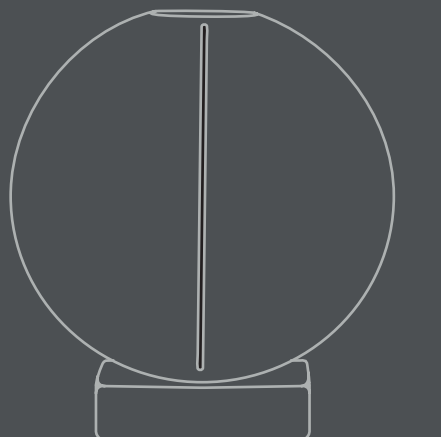

## GUGGENHEIM MINI

Guggenheim is a series of sculptural ceramic vases based on archetypal geometry.

The transition between merged geometry, sharp lines and thin silhouettes creates decorative optical illusions.

Not waterproof safe.

Designed by:  
Kristian Sofus Hansen & Tommy Hyl Dahl

Product no: 111126

Type: Vase - Indoor

Colour: Black

3 CM

31 CM

Material: Ceramic

Care instructions:

Use a soft dry cloth to clean the product.

Do not use household cleaners.

Not waterproof

Dimensions: H34 / L31 / W7 CM

Country of origin: CN

Product weight: 2,00 Kg

Packaging:

Dimensions: L35 / W13 / H42 CM

Total weight incl. product: 3,00 Kg

Number of parcels: 1

Material: Brown cardboard

7 CM

34 CM

16,5 CM